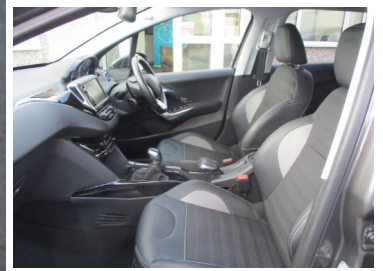

S.WAKEFIELD CARS LTD

2016(66) Peugeot 2008 Allure BLUE HDI ALLURE 5-Doo...

£11,490

Engine: Diesel
Body: Hatchback
Gearbox: 5-Speed
Capacity: 1560cc
Colour: Grey
Mileage: 25,000
CO²: 97g/km
MPG: 76.3mpg
Top Speed: 112mph
BHP: 100bhp
Insurance Grp: 18E

S Wakefield Cars
312 Haslucks Green Road
Shirley
Solihull
West Midlands, B90 2NE

17" ALLOYS
AIR CON
BLUE-TOOTH
LOW MILEAGE
MOUNTED STEERING WHEEL
CONTROLS
USB PORT
PRIVACY GLASS
CRUISE CONTROL
CUP HOLDERS
ELECTRIC MIRRORS
ELECTRIC WINDOWS
POWER STEERING
REMOTE CENTRAL LOCKING
2 X KEYS

S WAKEFIELD CARS PRESENT THIS LOVELY PEUGEOT 2008 FINISHED IN NIMBUS GREY WITH HALF LEATHER TRIM, FITTED WITH POWER STEERING, REMOTE CENTRAL LOCKING, ELECTRIC WINDOWS & MIRRORS, 17" ALLOYS, CRUISE CONTROL, TOUCH SCREEN WITH BLUE-TOOTH, PRIVACY GLASS, USB PORT, ZERO ROAD TAX TO PAY, ROOF RAILS, GREAT SPEC, LOW MILEAGE, SUPER VALUE FOR MONEY!!!!!!