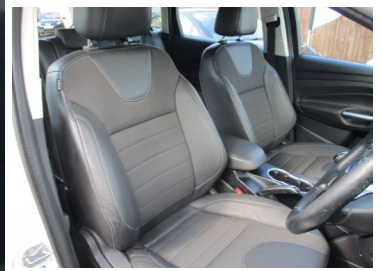

# S.WAKEFIELD CARS LTD

2016(65) Ford Kuga TITANIUM SPORT TDCI 5-Door

£13,790

**Engine:** Diesel  
**Body:** Hatchback  
**Gearbox:** 6-Speed  
**Capacity:** 1997cc  
**Colour:** White  
**Mileage:** 34,000  
**CO<sup>2</sup>:** 122g/km  
**MPG:** 60.1mpg  
**Top Speed:** 121mph  
**BHP:** 148bhp  
**Insurance Grp:** 23E

**S Wakefield Cars**  
312 Haslucks Green Road  
Shirley  
Solihull  
West Midlands, B90 2NE

6 SPEED GEARBOX  
AIR CON  
CUP HOLDERS  
LOW MILEAGE  
TOUCH SCREEN  
REMOTE CENTRAL LOCKING  
MOUNTED STEERING WHEEL CONTROLS  
19" ALLOYS  
BLUE-TOOTH  
CRUISE CONTROL  
POWER STEERING  
REAR PARKING SENSORS  
STOP/START  
USB PORT  
ELECTRIC WINDOWS & MIRRORS

S WAKEFIELD CARS PRESENT THIS LOVELY LOOKING FORD KUGA TITANIUM SPORT FINISHED IN PALTINUM WHITE METALLIC WITH HALF LEATHER INTERIOR FITTED WITH POWER STEERING, REMOTE CENTRAL LOCKING, ELECTRIC WINDOWS & MIRRORS, 19" ALLOYS, REAR PARKING SENSORS, BLUE-TOOTH, 6 SPEED GEARBOX, CRUISE CONTROL, CUP HOLDERS, USB PORT, AIR CON, STOP/START, TOUCH SCREEN WITH APPS, DRIVES SUPERBLY WELL SUPPLIED WITH NEW MOT & SERVICE.