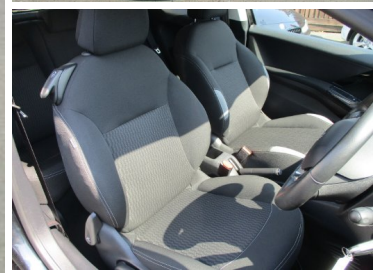

S.WAKEFIELD CARS LTD

2017(17) Peugeot 208 PURETECH BLACK EDITION 3-Door

£6,990

Engine: Petrol
Body: Hatchback
Gearbox: 5-Speed
Capacity: 1200cc
Colour: Black
Mileage: 38,000
CO²: 104g/km
MPG: 62.8mpg
Top Speed: 111mph
BHP: 82bhp
Insurance Grp: 11E

S Wakefield Cars
312 Haslucks Green Road
Shirley
Solihull
West Midlands, B90 2NE

COLOUR CODED BUMPERS
ELECTRIC WINDOWS & MIRRORS
LOW INSURANCE
POWER STEERING
USB PORT
CRUISE CONTROL
BLUE-TOOTH
16" BLACK ALLOYS
AIR CON
CUP HOLDERS
TOUCH SCREEN

S WAKEFIELD CARS PRESENT ANOTHER VERY CLEAN PEUGEOT 208 BLACK EDITION, FINISHED IN NERA BLACK WITH DESIGN TRIM, FITTED WITH POWER STEERING, AIR CON, CRUISE CONTROL, USB PORT, ELECTRIC WINDOWS & MIRRORS, 16" BLACK ALLOYS, TOUCH SCREEN WITH BLUE-TOOTH, CUP HOLDERS, REMOTE CENTRAL LOCKING, SUPPLIED WITH NEW MOT & FULL SERVICE, SUPER VALUE FOR MONEY.

Call:01217 445628 | www.swakefieldcars.co.uk