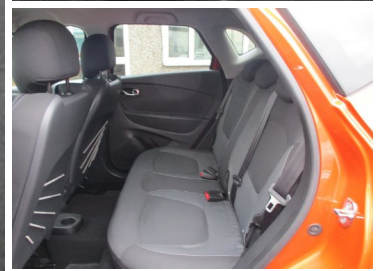

S.WAKEFIELD CARS LTD

2014(64) Renault Captur DYNAMIQUE S MEDIANAV
ENERG...

£6,990

Engine: Diesel
Body: Hatchback
Gearbox: 5-Speed
Capacity: 1461cc
Colour: Orange/Cream
Mileage: 45,000
CO²: 95g/km
MPG: 76.4mpg
Top Speed: 106mph
BHP: 90bhp
Insurance Grp: 12E

S Wakefield Cars
312 Haslucks Green Road
Shirley
Solihull
West Midlands, B90 2NE

AIR CON
LOW MILEAGE
MOUNTED STEERING WHEEL CONTROLS
POWER STEERING
REMOTE CENTRAL LOCKING
TOUCH SCREEN
TOUCH SCREEN SAT NAV
STOP/START
ELECTRIC WINDOWS & MIRRORS
CRUISE CONTROL
17" POLISHED ALLOYS
BLUE-TOOTH
PRIVACY GLASS
USB PORT
ZERO ROAD TAX
FULL SERVICE HISTORY

S WAKEFIELD CARS PRESENT THIS LOVELY RENAULT CAPTUR FINISHED IN BURNT ORANGE WITH IVORY ROOF & MIRROR BACKS, FITTED WITH POWER STEERING, REMOTE CENTRAL LOCKING, 17" POLISHED ALLOYS, SAT NAV, CRUISE CONTROL, BLUE-TOOTH, ELECTRIC WINDOWS, ELECTRIC FOLDING MIRRORS, AIR CON, TOUCH SCREEN, REAR PRIVACY GLASS, 1 FORMER KEEPER WITH FULL SERVICE HISTORY, 2 Y KEY CARDS, LOVELY THROUGHOUT

Call:01217 445628 | www.swakefieldcars.co.uk