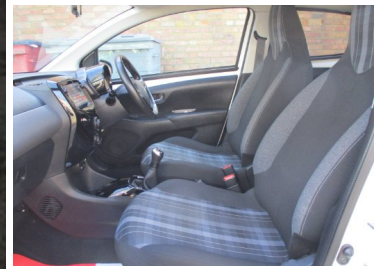

S.WAKEFIELD CARS LTD

2019(19) Peugeot 108 ALLURE 5-Door

£7,490

Engine: Petrol
Body: Hatchback
Gearbox: 5-Speed
Capacity: 1000cc
Colour: White
Mileage: 12,000
CO²: 93g/km
MPG: 68.9mpg
Top Speed: 99mph
BHP: 71bhp
Insurance Grp: 8E

S Wakefield Cars
312 Haslucks Green Road
Shirley
Solihull
West Midlands, B90 2NE

AIR CON
CRUISE CONTROL
ELECTRIC WINDOWS & MIRRORS
MAIN DEALER SERVICE HISTORY
PRIVACY GLASS
ROOF & MIRROR BACKS IN BLACK
USB PORT
VERY LOW MILEAGE
TOUCH SCREEN
REMOTE CENTRAL LOCKING
POWER STEERING
MOUNTED STEERING WHEEL CONTROLS
BLUE-TOOTH
15" POLISHED ALLOYS
2 X REMOTE KEYS
REVERSING CAMERA

S WAKEFIELD CARS PRESENT THIS LOVELY LOW MILEAGE PEUGEOT 108 ALLURE, FINISHED IN DIAMOND WHITE WITH BLACK ROOF & MIRROR BACKS, FITTED WITH POWER STEERING, REMOTE CENTRAL LOCKING, ELECTRIC WINDOWS, ELECTRIC MIRRORS, TOUCH SCREEN WITH REVERSING CAMERA & BLUE-TOOTH, CRUISE CONTROL, AIR CON, USB PORT, 15" POLISHED ALLOYS, DESIGN INTERIOR, REAR PRIVACY GLASS. JUST HAD FULL SERVICE 2 X KEYS