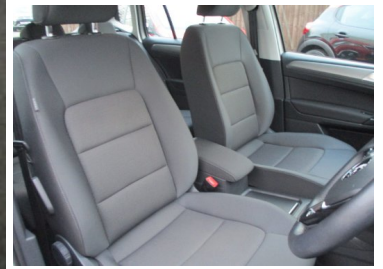

S.WAKEFIELD CARS LTD

2017(17) Volkswagen Golf SV SE TSI DSG 5-Door

£12,490

Engine: Petrol
Body: MPV
Gearbox: Semi-Automatic
Capacity: 1395cc
Colour: Silver
Mileage: 7,000
CO²: 120g/km
MPG: 54.3mpg
Top Speed: 110mph
BHP: 123bhp
Insurance Grp: 14E

S Wakefield Cars
312 Haslucks Green Road
Shirley
Solihull
West Midlands, B90 2NE

WOW ONLY 7000 MILES	16" ALLOYS
AUX POINT	FRONT ARM REST
TOUCH SCREEN	STOP/START
MOUNTED STEERING WHEEL CONTROLS	HEATED MIRRORS
	ELECTRIC WINDOWS & MIRRORS
CRUISE CONTROL	BLUE-TOOTH WITH VOICE ACTIVATION
2 X REMOTE KEYS	AIR CON
AUTO HOLD	CUP HOLDERS
FULL DEALER SERVICE HISTORY	ONE OWNER
REMOTE CENTRAL LOCKING	USB PORT
VERY LOW MILEAGE	POWER STEERING

S WAKEFIELD CARS HAVE THE PLEASURE OF PRESENTING THIS LOVELY LOW MILEAGE VW GOLF SV ONLY COVERED 7,000 MILES AND ONLY HAD ONE OWNER. FINISHED IN METALLIC TUNGSTEN SILVER WITH CONTRASTING TRIM, FITTED WITH POWER STEERING, REMOTE CENTRAL LOCKING, 4 X ELECTRIC WINDOWS, ELECTRIC HEATED MIRRORS, AIR CON, CRUISE CONTROL, TOUCH SCREEN, BLUE-TOOTH WITH VOICE ACTIVATION, ROOF RAILS, 16" ALLOYS, USB PORT, FRONT ARM REST WITH CUP HOLDERS, FULL VW SERVICE HISTORY, 2 X REMOTE KEYS, LOVELY THROUGHOUT, RARE TO FIND WITH SUCH LITTLE MILEAGE !!! THERE IS A CHOICE OF TWO IN STOCK !!!

Call:01217 445628 | www.swakefieldcars.co.uk