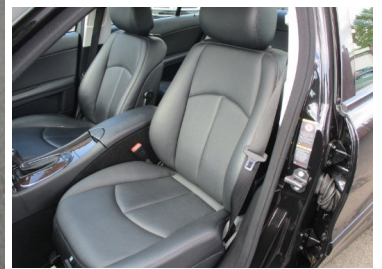

S.WAKEFIELD CARS LTD

2009(L) Mercedes-Benz E Class E280 CDI EXECUTIVE S...

£6,490

Engine: Diesel
Body: Saloon
Gearbox: Automatic
Capacity: 2987cc
Colour: Black
Mileage: 50,000
CO²: 191g/km
MPG: 39.2mpg
Top Speed: 149mph
BHP: 190bhp
Insurance Grp: 35A

S Wakefield Cars
312 Haslucks Green Road
Shirley
Solihull
West Midlands, B90 2NE

16" ALLOYS
ELECTRIC WINDOWS & MIRRORS
FULL BLACK LEATHER
VERY LOW MILEAGE
REMOTE CENTRAL LOCKING
FRONT & REAR PARKING SENSORS
CRUISE CONTROL
BLUE-TOOTH
4 X ELECTRIC WINDOWS
AIR CON
COLOUR SCREEN SAT NAV
MOUNTED STEERING WHEEL CONTROLS
POWER STEERING
FULL DOCUMENTED SERVICE HISTORY

S WAKEFIELD CARS PRESENT THIS LOVELY MERCEDES - BENZ E280 FINISHED IN SIENNA BLACK WITH FULL BLACK LEATHER, FITTED WITH SAT NAV, BLUE-TOOTH, CRUISE CONTROL, AIR CON, FRONT & REAR PARKING SENSORS, ALLOYS, 4 X ELECTRIC WINDOWS, ELECTRIC MIRRORS, POWER STEERING, REMOTE CENTRAL LOCKING, FULL DOCUMENTED SERVICE HISTORY, RARE TO FIND WITH SUCH LITTLE MILEAGE, SUPER VALUE FOR MONEY !!!! PRIVATE PLATE STAYS WITH THE CAR (BONUS)

Call:01217 445628 | www.swakefieldcars.co.uk